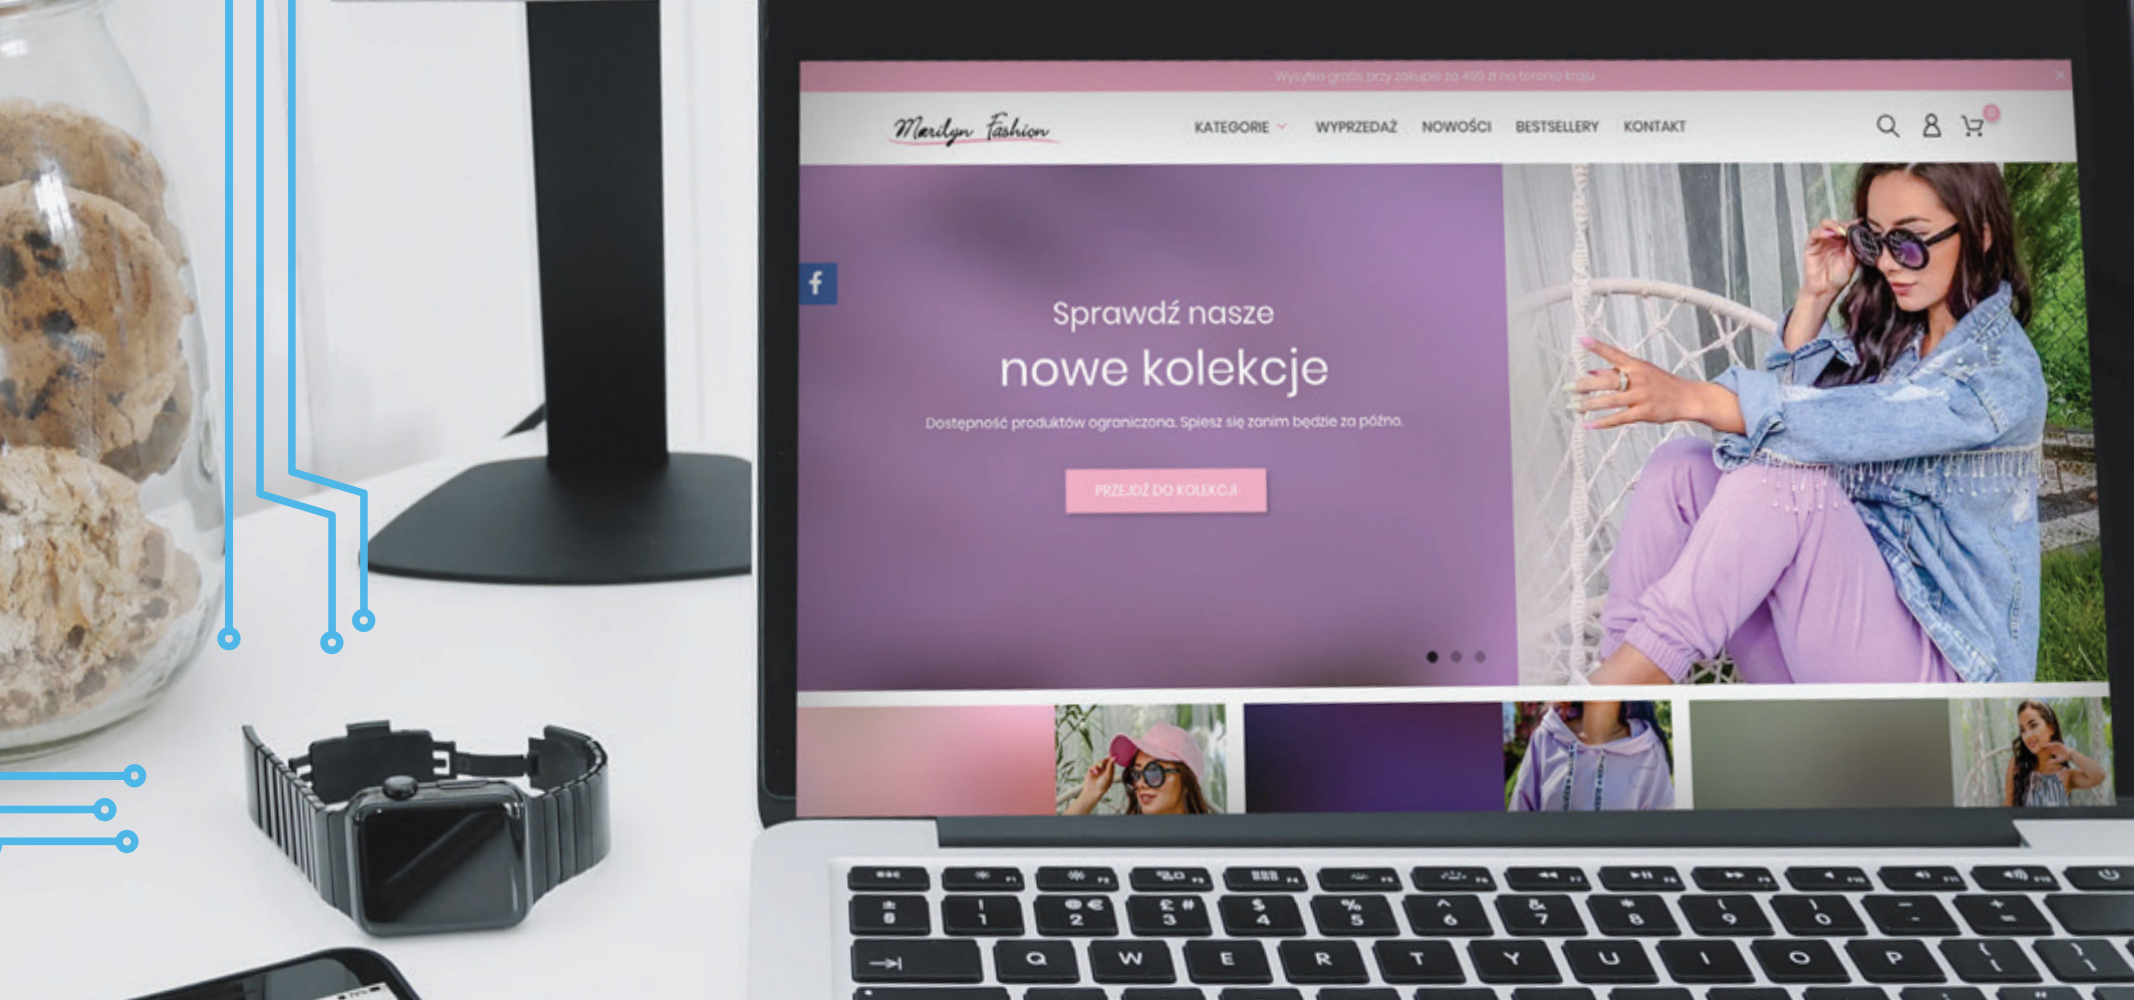

Advanced online stores + store development